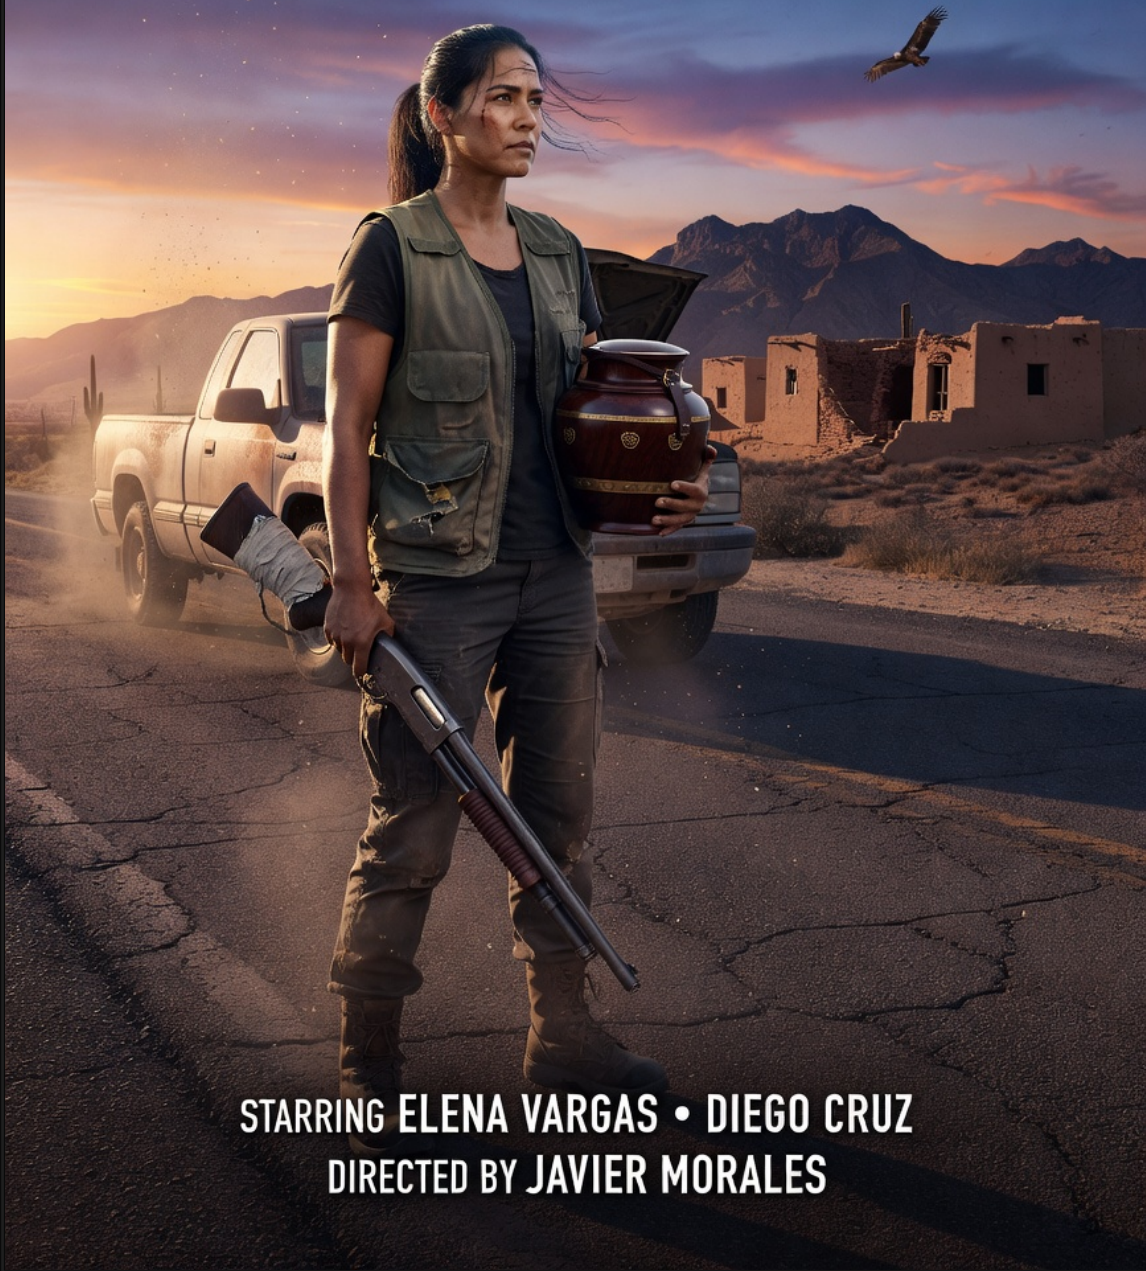

# Ashes of the Border

\$FLARE

PRINCIPAL CAST · LOCATIONS · STORYBOARD

# ASHES <sup>OF</sup> OF THE BORDER

STARRING ELENA VARGAS • DIEGO CRUZ  
DIRECTED BY JAVIER MORALES

ASHES OF THE BORDER

\$FLARE

# Characters

3 PRINCIPALS

CHARACTERS

---

LEAD

ANTAGONIST

CHARACTERS

---